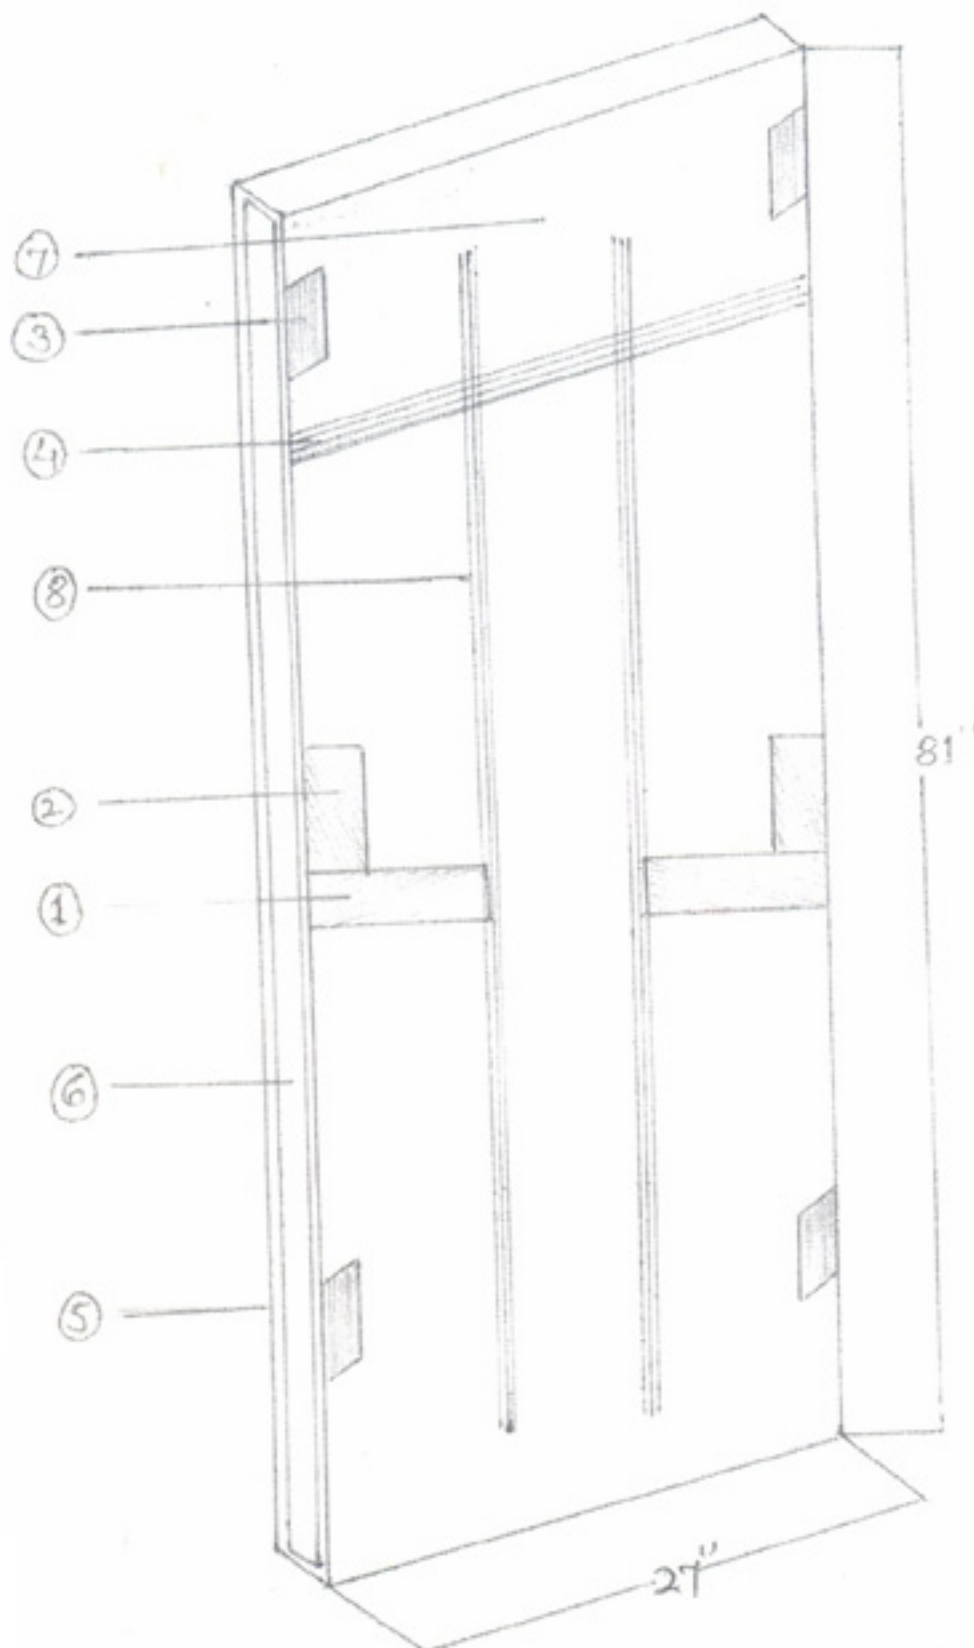

- 1) Wood for Tadipatti.
- 2) Wood for Handle.
- 3) Wood for Hinges.
- 4) Wood for Towel Rod.
- 5) ABS Sheet.
- 6) ABS Side Strips.
- 7) Puff.(Inner Side)
- 8) Inner side 10mm vertical torsted M.S. Bar 2 Nos.

Formation:

Outer surface – covered by allover ABS Sheet Strips 1.2mm thick.

Material used:

ABS Sheet – 1.2mm thick, Wood Block , Puff, M.S. Bar – 10mm.

Specification:

Height – 81” , Width – 27” ,
Thickness – 30mm